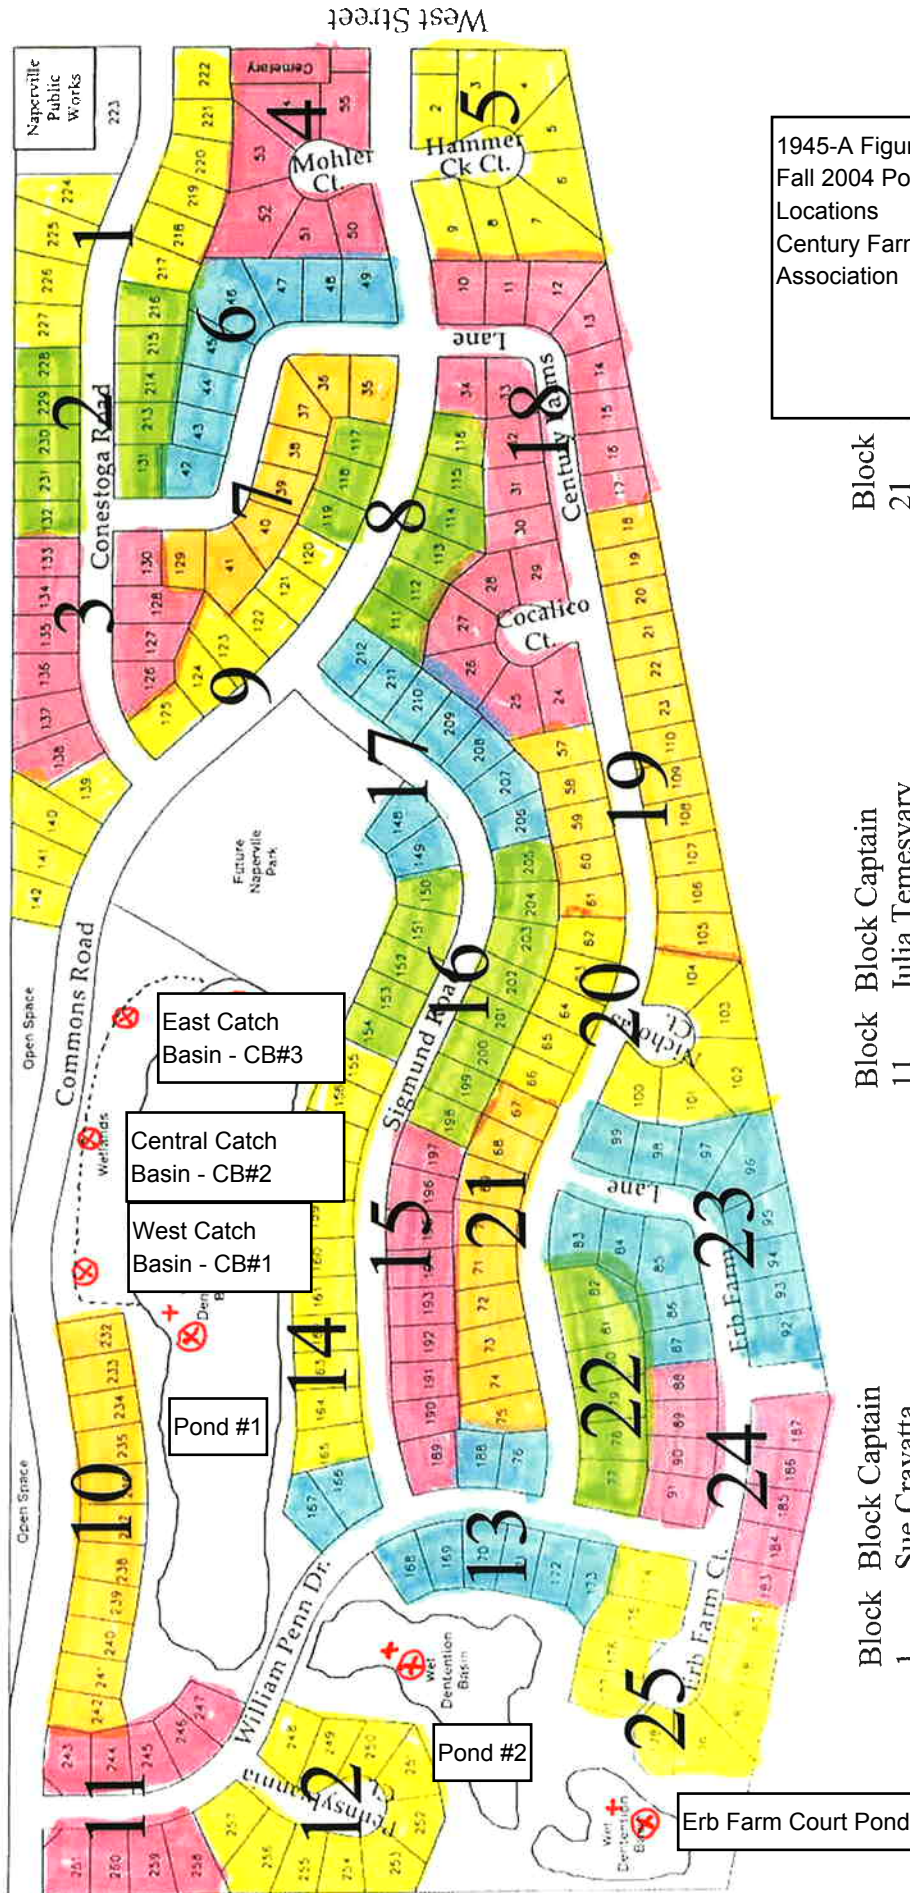

Century Farms Neighborhood Watch Block Captain Map

Block	Block Captain	Block	Block Captain	Block	Block Captain
1	Sue Cravatta	11	Julia Temesvary	21	
2	Koji Nagai	12	Azeem and Tabassum Haleem	22	
3	Susan Swanson	13	Eileen Thurston	23	
4	Fran Bixler	14	Charles Xia	24	
5	Cindy Meerman	15	Maya Shah	25	
6	John Paul	16	Diane McManigal		
7	Connie McCormick	17	Bob Irvine		
8	Michelle Dorin	18	Pratima Nettimi		
9	Julie Liberio	19	Bill and Sue Parkhurst-Lisowski		
10	Christine Simonson	20	Lauren Jamieson		

⊗ - SAMPLING LOCATION (PROPOSED) - WATER COLUMN
+ - BOTTOM SEDIMENT SAMPLE - BOTTOM OF WC.